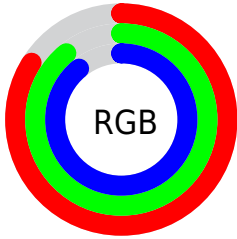

Distribution

- Red (84%)
- Green (89%)
- Blue (89%)