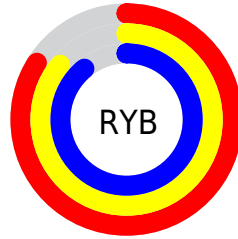

- Red (84%)
- Yellow (86%)
- Blue (89%)