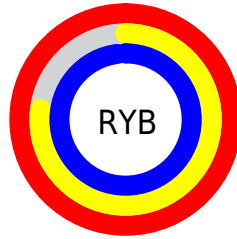

- Red (100%)
- Yellow (77%)
- Blue (98%)