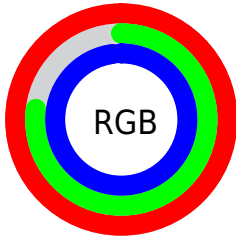

Distribution

- Red (100%)
- Green (77%)
- Blue (98%)