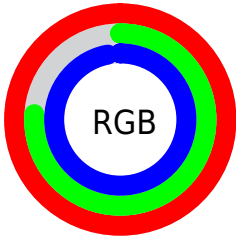

Distribution

Red (100%)

Green (76%)

Blue (97%)