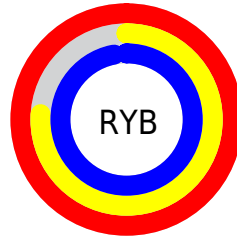

## Conversions Part 2

<b>Format</b>	<b>Color</b>
<a href="#">RYB</a>	<a href="#">254, 193, 247</a>
Decimal	<a href="#">16695799</a>
CIELab	<a href="#">85.00, 30.38, -18.15</a>
CIELCh	<a href="#">85, 35.385, 329.140</a>
Yxy	<a href="#">66.0070, 0.3206, 0.2755</a>
Android (android.graphics.Color)	<a href="#">4294885879 (0xFFFE1F7)</a>
YUV	<a href="#">217.3950, 14.5953, 32.1026</a>
Hunter-Lab	<a href="#">81.2447, 26.5729, -13.7467</a>

# Details

The CIELCh color **85, 35.385, 329.140** is a light color, and the websafe version is hex **FFCCFF**. A complement of this color would be **95, 35.320, 146.044**, and the grayscale version is **87, 0.010, 296.813**.

A 20% lighter version of the original color is **99, 3.114, 324.451**, and **65, 35.559, 329.085** is the 20% darker color. If you saturate the color by 10%, you get **79, 49.946, 329.749**, and if you desaturate by 10%, it is **91, 20.585, 328.531**.

# Distribution

Red (100%)

Green (76%)

Blue (97%)

Red (100%)

Yellow (76%)

Blue (97%)

Cyan (0%)