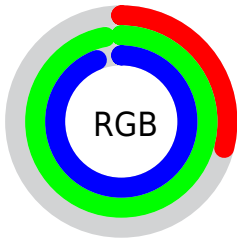

Distribution

- Red (29%)
- Green (97%)
- Blue (94%)