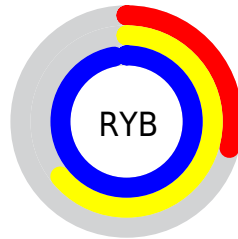

## Conversions Part 2

<b>Format</b>	<b>Color</b>
<a href="#">RYB</a>	<a href="#">75, 163, 247</a>
Decimal	<a href="#">4978672</a>
CIELab	<a href="#">89.00, -44.23, -9.32</a>
CIELCh	<a href="#">89, 45.199, 191.896</a>
Yxy	<a href="#">74.1641, 0.2356, 0.3374</a>
Android (android.graphics.Color)	<a href="#">4283168752 (0xFF4BF7F0)</a>
YUV	<a href="#">194.7740, 22.2964, -105.0418</a>
Hunter-Lab	<a href="#">86.1186, -43.3846, -4.3455</a>

# Details

The CIELCh color **89, 45.199, 191.896** is a light color, and the websafe version is hex **33FFFF**. The color can be described as light washed cyan. A complement of this color would be **57, 73.932, 27.892**, and the grayscale version is **79, 0.010, 296.813**.

A 20% lighter version of the original color is **94, 32.849, 197.398**, and **70, 41.184, 191.645** is the 20% darker color. If you saturate the color by 10%, you get **89, 47.950, 191.357**, and if you desaturate by 10%, it is **90, 41.363, 192.435**.

# Distribution

- Red (29%)
- Green (97%)
- Blue (94%)

- Red (29%)
- Yellow (64%)
- Blue (97%)

- Cyan (70%)
- Magenta (0%)
- Yellow (3%)
- Black (3%)

- Cyan (71%)
- Magenta (3%)
- Yellow (6%)