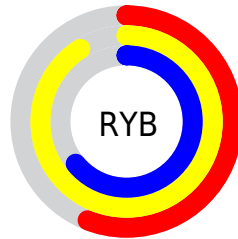

- Red (56%)
- Yellow (91%)
- Blue (64%)