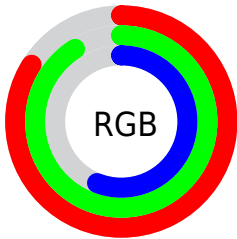

Distribution

- Red (84%)
- Green (91%)
- Blue (56%)