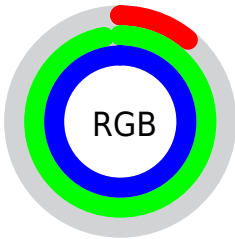

Distribution

- Red (11%)
- Green (97%)
- Blue (100%)