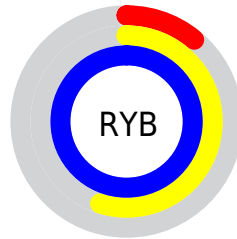

- Red (11%)
- Yellow (55%)
- Blue (100%)