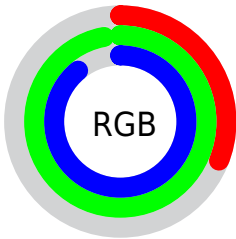

Distribution

- Red (31%)
- Green (97%)
- Blue (89%)