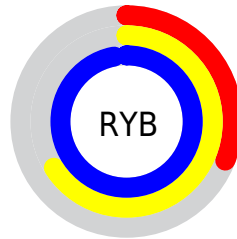

## Conversions Part 2

<b>Format</b>	<b>Color</b>
<b>R<sub>YB</sub></b>	78, 168, 248
Decimal	5175524
CIE <sub>Lab</sub>	89.00, -47.44, -3.02
CIE <sub>LCh</sub>	89, 47.536, 183.643
Yxy	74.1641, 0.2413, 0.3538
Android (android.graphics.Color)	4283365604 (0xFF4EF8E4)
YUV	194.8900, 16.3232, -102.5125
Hunter-Lab	86.1186, -45.8970, 1.8583

# Details

The CIELCh color **89, 47.536, 183.643** is a light color, and the websafe version is hex **33FFFF**. The color can be described as light washed cyan. A complement of this color would be **58, 70.610, 22.006**, and the grayscale version is **79, 0.010, 296.813**.

A 20% lighter version of the original color is **94, 32.611, 197.412**, and **70, 44.021, 182.985** is the 20% darker color. If you saturate the color by 10%, you get **89, 50.979, 182.532**, and if you desaturate by 10%, it is **90, 43.028, 184.664**.

# Distribution

- Red (31%)
- Green (97%)
- Blue (89%)

- Red (31%)
- Yellow (66%)
- Blue (97%)

- Cyan (69%)
- Magenta (0%)
- Yellow (8%)
- Black (3%)

- Cyan (70%)
- Magenta (3%)
- Yellow (11%)