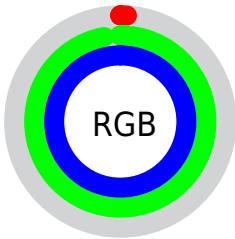

Distribution

- Red (1%)
- Green (97%)
- Blue (100%)