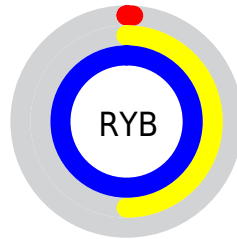

- Red (1%)
- Yellow (50%)
- Blue (100%)