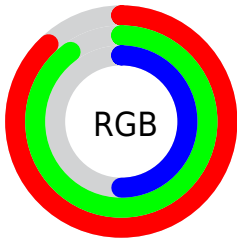

Distribution

- Red (88%)
- Green (90%)
- Blue (50%)