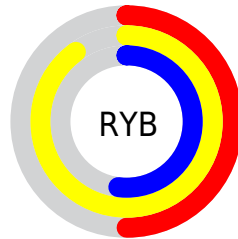

## Conversions Part 2

<b>Format</b>	<b>Color</b>
<b>RYB</b>	127, 230, 133
Decimal	14739071
CIELab	89.00, -16.55, 49.25
CIELCh	89, 51.953, 108.578
Yxy	74.1641, 0.3744, 0.4405
Android (android.graphics.Color)	4292929151 (0xFFE0E67F)
YUV	216.4640, -44.1058, 6.6091
Hunter-Lab	86.1186, -20.0509, 38.8349

# Details

The CIELCh color **89, 51.953, 108.578** is a light color, and the websafe version is hex **CCCC66**. A complement of this color would be **58, 58.536, 298.070**, and the grayscale version is **87, 0.010, 296.813**.

A 20% lighter version of the original color is **98, 36.662, 107.383**, and **69, 52.047, 108.753** is the 20% darker color. If you saturate the color by 10%, you get **89, 62.447, 107.813**, and if you desaturate by 10%, it is **89, 40.812, 109.417**.

# Distribution

- Red (88%)
- Green (90%)
- Blue (50%)

- Red (50%)
- Yellow (90%)
- Blue (52%)

- Cyan (3%)
- Magenta (0%)
- Yellow (45%)
- Black (10%)

- Cyan (12%)
- Magenta (10%)
- Yellow (50%)