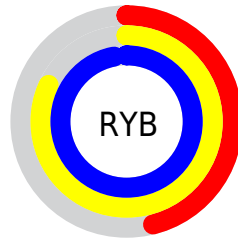

## Conversions Part 2

<b>Format</b>	<b>Color</b>
<a href="#">RYB</a>	<a href="#">118, 208, 248</a>
Decimal	<a href="#">7796912</a>
CIELab	<a href="#">89.00, -51.92, 23.87</a>
CIELCh	<a href="#">89, 57.143, 155.314</a>
Yxy	<a href="#">74.1641, 0.2780, 0.4216</a>
Android (android.graphics.Color)	<a href="#">4285986992 (0xFF76F8B0)</a>
YUV	<a href="#">200.9220, -12.2865, -72.7226</a>
Hunter-Lab	<a href="#">86.1186, -49.3361, 23.9037</a>

# Details

The CIELCh color **89, 57.143, 155.314** is a light color, and the websafe version is hex **66FFCC**. A complement of this color would be **67, 59.304, 346.202**, and the grayscale version is **81, 0.010, 296.813**.

A 20% lighter version of the original color is **95, 28.766, 173.260**, and **69, 57.388, 155.234** is the 20% darker color. If you saturate the color by 10%, you get **88, 66.510, 153.760**, and if you desaturate by 10%, it is **90, 47.015, 156.677**.

# Distribution

- Red (46%)
- Green (97%)
- Blue (69%)

- Red (46%)
- Yellow (82%)
- Blue (97%)

- Cyan (52%)
- Magenta (0%)
- Yellow (29%)
- Black (3%)

- Cyan (54%)
- Magenta (3%)
- Yellow (31%)