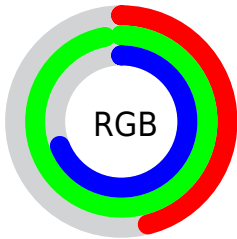

Distribution

- Red (46%)
- Green (97%)
- Blue (69%)