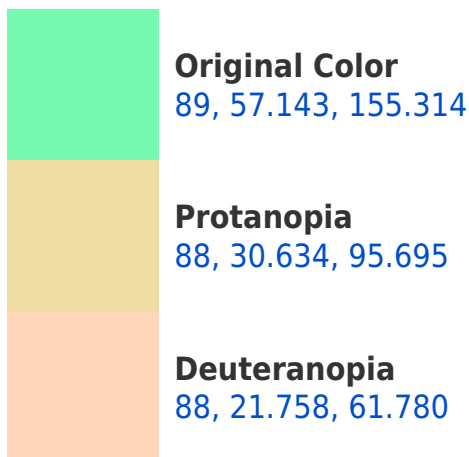

# Black Background

This preview shows how the CIELCh color 89, 57.143, 155.314 looks on a black background.

## Background

This preview shows how black text looks on a background with the CIELCh color 89, 57.143, 155.314.

This preview shows how white text looks on a background with the CIELCh color 89, 57.143, 155.314.

## Dichromacy

**Tritanopia**  
89, 28.473, 217.195

# Trichromacy

**Original Color**  
89, 57.143, 155.314

**Protanomaly**  
88, 35.427, 130.821

**Deuteranomaly**  
87, 24.178, 127.370

**Tritanomaly**  
89, 34.082, 183.831