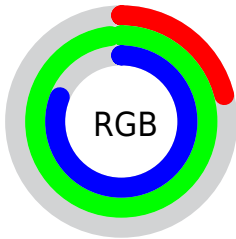

Distribution

Red (21%)

Green (98%)

Blue (81%)