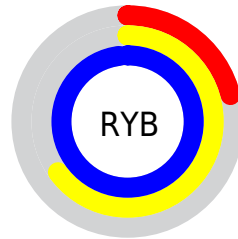

## Conversions Part 2

<b>Format</b>	<b>Color</b>
<b>RYB</b>	54, 165, 251
Decimal	3603407
CIELab	89.00, -56.65, 7.80
CIELCh	89, 57.189, 172.162
Yxy	74.1641, 0.2457, 0.3860
Android (android.graphics.Color)	4281793487 (0xFF36FBCF)
YUV	187.0810, 9.8201, -116.7120
Hunter-Lab	86.1186, -52.8871, 11.5678

# Details

The CIELCh color **89, 57.189, 172.162** is a light color, and the websafe version is hex **33FFCC**. The color can be described as light washed cyan. A complement of this color would be **56, 77.619, 17.774**, and the grayscale version is **76, 0.009, 296.813**.

A 20% lighter version of the original color is **93, 36.016, 197.208**, and **70, 50.926, 170.055** is the 20% darker color. If you saturate the color by 10%, you get **89, 60.655, 170.384**, and if you desaturate by 10%, it is **90, 52.711, 173.758**.

# Distribution

Red (21%)

Green (98%)

Blue (81%)

Red (21%)

Yellow (65%)

Blue (98%)

Cyan (79%)