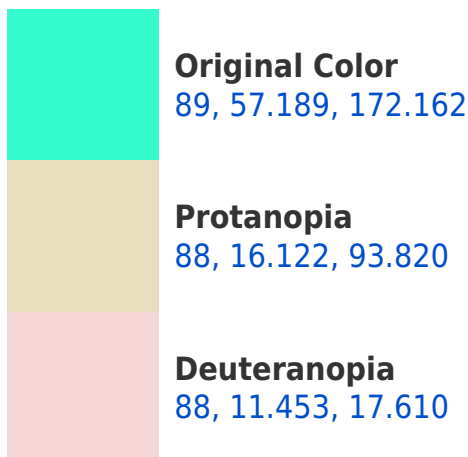

# Black Background

This preview shows how the CIELCh color 89, 57.189, 172.162 looks on a black background.

## **Background**

This preview shows how black text looks on a background with the CIELCh color 89, 57.189, 172.162.

This preview shows how white text looks on a background with the CIELCh color 89, 57.189, 172.162.

## Dichromacy

**Tritanopia**  
89, 32.335, 212.598

# Trichromacy

**Original Color**  
89, 57.189, 172.162

**Protanomaly**  
87, 29.473, 159.115

**Deuteranomaly**  
86, 19.776, 174.574

**Tritanomaly**  
88, 40.148, 192.331