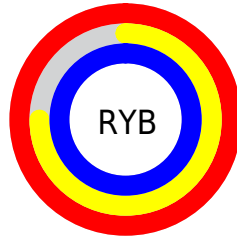

- Red (100%)
- Yellow (75%)
- Blue (100%)