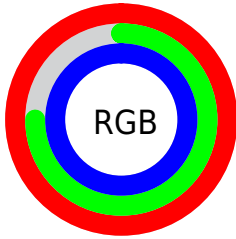

Distribution

- Red (100%)
- Green (75%)
- Blue (100%)