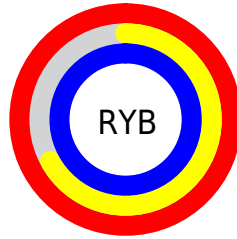

- Red (100%)
- Yellow (67%)
- Blue (100%)