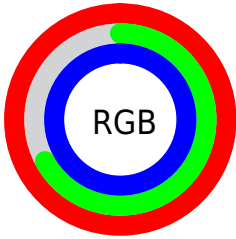

Distribution

- Red (100%)
- Green (67%)
- Blue (100%)