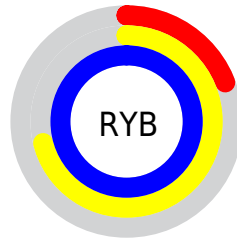

Conversions

Conversions Part 2

Format	Color
RYB	49, 182, 254
Decimal	3276448
CIELab	89.00, -68.41, 31.67
CIELCh	89, 75.384, 155.157
Yxy	74.1641, 0.2651, 0.4560
Android (android.graphics.Color)	4281466528 (0xFF31FEA0)
YUV	181.9890, -10.8406, -116.6314
Hunter-Lab	86.1186, -61.3426, 29.0593

Details

The CIELCh color **89, 75.384, 155.157** is a light color, and the websafe version is hex **33FF99**. The color can be described as light washed spring green. A complement of this color would be **57, 79.170, 358.966**, and the grayscale version is **74, 0.009, 296.813**.

A 20% lighter version of the original color is **92, 45.204, 169.329**, and **70, 69.316, 151.757** is the 20% darker color. If you saturate the color by 10%, you get **89, 81.185, 152.983**, and if you desaturate by 10%, it is **90, 68.574, 157.118**.

Distribution

-  Red (19%)
-  Green (100%)
-  Blue (63%)

-  Red (19%)
-  Yellow (71%)
-  Blue (100%)

-  Cyan (81%)
-  Magenta (0%)
-  Yellow (37%)
-  Black (0%)

-  Cyan (81%)
-  Magenta (0%)
-  Yellow (37%)