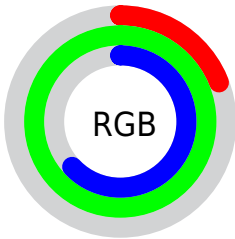

Distribution

- Red (19%)
- Green (100%)
- Blue (63%)