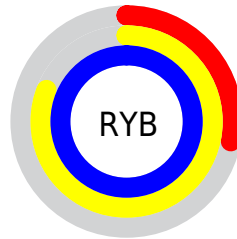

## Conversions Part 2

<b>Format</b>	<b>Color</b>
<a href="#">RYB</a>	<a href="#">72, 207, 254</a>
Decimal	<a href="#">4783751</a>
CIELab	<a href="#">89.00, -69.97, 43.95</a>
CIELCh	<a href="#">89, 82.625, 147.867</a>
Yxy	<a href="#">74.1641, 0.2805, 0.4885</a>
Android (android.graphics.Color)	<a href="#">4282973831 (0xFF48FE87)</a>
YUV	<a href="#">186.0160, -25.1509, -99.9920</a>
Hunter-Lab	<a href="#">86.1186, -62.4268, 36.1425</a>

# Details

The CIELCh color **89, 82.625, 147.867** is a light color, and the websafe version is hex **33FF99**. The color can be described as light washed spring green. A complement of this color would be **61, 81.238, 343.184**, and the grayscale version is **76, 0.009, 296.813**.

A 20% lighter version of the original color is **92, 50.992, 155.428**, and **70, 78.871, 145.518** is the 20% darker color. If you saturate the color by 10%, you get **88, 91.037, 145.981**, and if you desaturate by 10%, it is **90, 73.036, 149.561**.

# Distribution

- Red (28%)
- Green (100%)
- Blue (53%)

- Red (28%)
- Yellow (81%)
- Blue (100%)

- Cyan (72%)
- Magenta (0%)
- Yellow (47%)
- Black (0%)

- Cyan (72%)
- Magenta (0%)
- Yellow (47%)