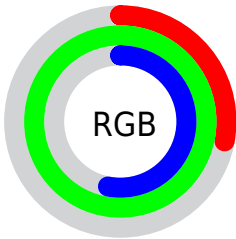

Distribution

- Red (28%)
- Green (100%)
- Blue (53%)