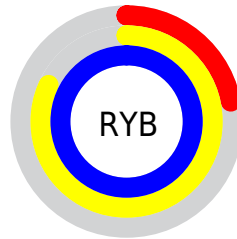

- Red (22%)
- Yellow (82%)
- Blue (100%)