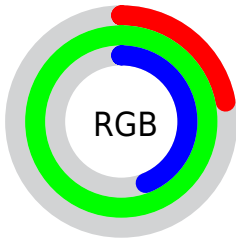

Distribution

- Red (22%)
- Green (100%)
- Blue (44%)