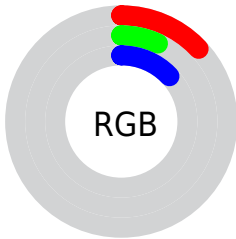

Distribution

- Red (13%)
- Green (7%)
- Blue (13%)