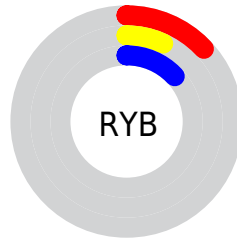

## Conversions Part 2

Format	Color
<a href="#">RYB</a>	<a href="#">34, 18, 34</a>
Decimal	<a href="#">2232866</a>
CIELab	<a href="#">8.00, 11.73, -7.81</a>
CIELCh	<a href="#">8, 14.088, 326.349</a>
Yxy	<a href="#">0.8856, 0.3168, 0.2415</a>
Android (android.graphics.Color)	<a href="#">4280422946 (0xFF221222)</a>
YUV	<a href="#">24.6080, 4.6303, 8.2368</a>
Hunter-Lab	<a href="#">9.4109, 5.5662, -3.6158</a>

# Details

The CIELCh color **8, 14.088, 326.349** is a dark color, and the websafe version is hex **000000**. A complement of this color would be **11, 13.979, 142.481**, and the grayscale version is **9, 0.002, 296.813**.

A 20% lighter version of the original color is **28, 14.222, 327.099**, and **0, 0.000, 0.000** is the 20% darker color. If you saturate the color by 10%, you get **7, 16.749, 326.602**, and if you desaturate by 10%, it is **9, 11.148, 325.956**.

# Distribution

-  Red (13%)
-  Green (7%)
-  Blue (13%)

-  Red (13%)
-  Yellow (7%)
-  Blue (13%)

-  Cyan (0%)
-  Magenta (47%)
-  Yellow (0%)
-  Black (87%)

-  Cyan (87%)
-  Magenta (93%)
-  Yellow (87%)