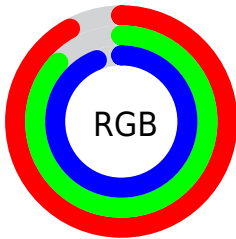

Distribution

Red (92%)

Green (87%)

Blue (94%)