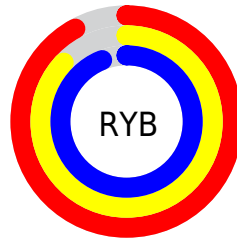

# Details

The CIELCh color **90, 10.009, 318.029** is a light color, and the websafe version is hex **CCCCCC**. A complement of this color would be **93, 9.949, 137.451**, and the grayscale version is **91, 0.011, 296.813**.

A 20% lighter version of the original color is **100, 0.012, 296.813**, and **70, 9.878, 317.644** is the 20% darker color. If you saturate the color by 10%, you get **84, 24.303, 318.482**, and if you desaturate by 10%, it is **96, 4.014, 137.680**.

# Distribution

Red (92%)

Green (87%)

Blue (94%)

Red (92%)

Yellow (87%)

Blue (94%)

Cyan (2%)