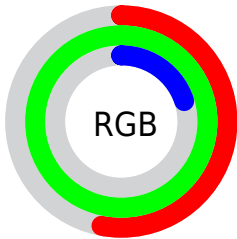

Distribution

- Red (53%)
- Green (100%)
- Blue (20%)