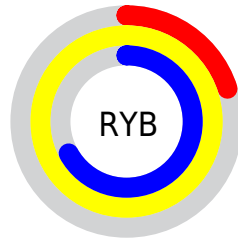

- Red (20%)
- Yellow (100%)
- Blue (67%)