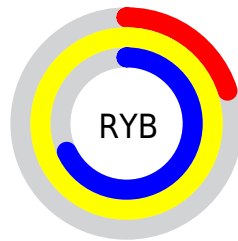

- Red (20%)
- Yellow (100%)
- Blue (68%)