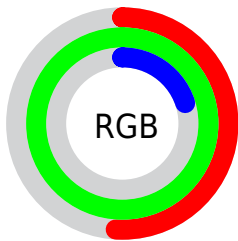

Distribution

- Red (51%)
- Green (100%)
- Blue (20%)