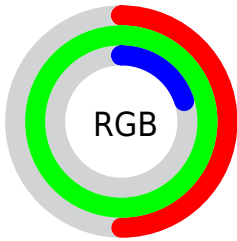

Distribution

- Red (50%)
- Green (100%)
- Blue (20%)