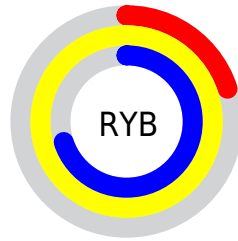

- Red (20%)
- Yellow (100%)
- Blue (70%)