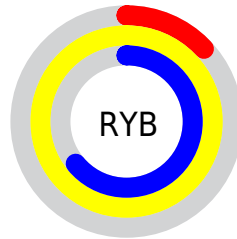

- Red (13%)
- Yellow (100%)
- Blue (64%)