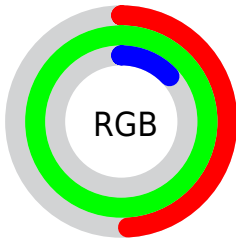

Distribution

- Red (49%)
- Green (100%)
- Blue (13%)