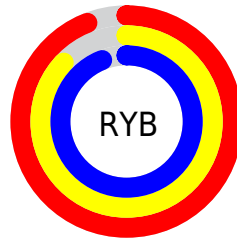

# Details

The CIELCh color **90, 11.573, 326.303** is a light color, and the websafe version is hex **CCCCCC**. A complement of this color would be **93, 11.548, 145.438**, and the grayscale version is **91, 0.011, 296.813**.

A 20% lighter version of the original color is **100, 0.012, 296.813**, and **70, 11.512, 326.488** is the 20% darker color. If you saturate the color by 10%, you get **84, 26.298, 326.887**, and if you desaturate by 10%, it is **96, 2.998, 145.872**.

# Distribution

Red (94%)

Green (87%)

Blue (94%)

Red (94%)

Yellow (87%)

Blue (94%)

Cyan (0%)