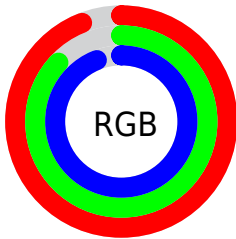

Distribution

Red (94%)

Green (87%)

Blue (94%)