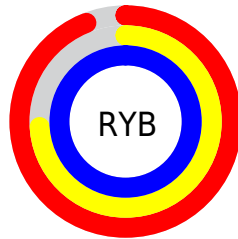

- Red (94%)
- Yellow (74%)
- Blue (100%)