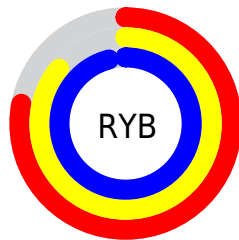

- Red (78%)
- Yellow (86%)
- Blue (96%)