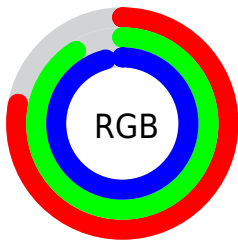

Distribution

- Red (78%)
- Green (91%)
- Blue (96%)