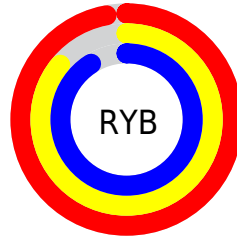

- Red (97%)
- Yellow (86%)
- Blue (91%)