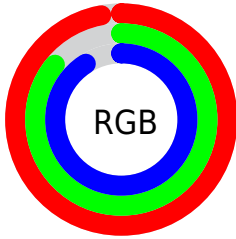

Distribution

- Red (97%)
- Green (86%)
- Blue (91%)