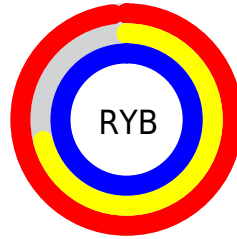

## Conversions Part 2

<b>Format</b>	<b>Color</b>
<b>R<sub>YB</sub></b>	249, 181, 255
Decimal	16365055
CIE <sub>Lab</sub>	82.00, 36.56, -26.87
CIE <sub>LCh</sub>	82, 45.375, 323.684
Yxy	60.2982, 0.3115, 0.2555
Android (android.graphics.Color)	4294555135 (0xFFFF9B5FF)
YUV	209.7680, 22.2994, 34.4065
Hunter-Lab	77.6519, 33.1075, -23.6972

# Details

The CIELCh color  $82, 45.375, 323.684$  is a light color, and the websafe version is hex `FFCCFF`. A complement of this color would be  $94, 45.162, 140.436$ , and the grayscale version is  $84, 0.010, 296.813$ .

# Distribution

- Red (98%)
- Green (71%)
- Blue (100%)

- Red (98%)
- Yellow (71%)
- Blue (100%)

- Cyan (2%)
- Magenta (29%)
- Yellow (0%)
- Black (0%)

- Cyan (2%)
- Magenta (29%)
- Yellow (0%)