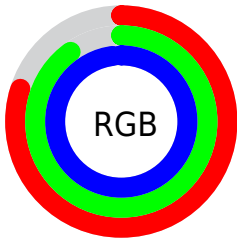

Distribution

- Red (80%)
- Green (90%)
- Blue (98%)