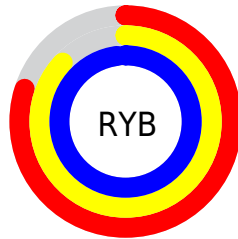

## Conversions Part 2

Format	Color
<a href="#">RYB</a>	<a href="#">204, 221, 251</a>
Decimal	<a href="#">13428475</a>
CIELab	<a href="#">90.00, -4.24, -13.05</a>
CIELCh	<a href="#">90, 13.718, 252.006</a>
Yxy	<a href="#">76.3034, 0.2832, 0.3064</a>
Android (android.graphics.Color)	<a href="#">4291618555</a> ( <a href="#">0xFFCCE6FB</a> )
YUV	<a href="#">224.6200, 13.0053, -18.0837</a>
Hunter-Lab	<a href="#">87.3518, -8.7511, -8.2052</a>

# Details

The CIELCh color **90, 13.718, 252.006** is a light color, and the websafe version is hex **CCFFFF**. A complement of this color would be **91, 14.658, 67.262**, and the grayscale version is **89, 0.011, 296.813**.

A 20% lighter version of the original color is **100, 0.012, 296.813**, and **70, 13.486, 249.674** is the 20% darker color. If you saturate the color by 10%, you get **86, 20.787, 253.739**, and if you desaturate by 10%, it is **95, 6.461, 250.583**.

# Distribution

- Red (80%)
- Green (90%)
- Blue (98%)

- Red (80%)
- Yellow (87%)
- Blue (98%)

- Cyan (19%)
- Magenta (8%)
- Yellow (0%)
- Black (2%)

- Cyan (20%)
- Magenta (10%)
- Yellow (2%)