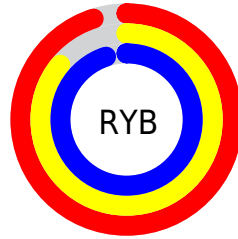

- Red (95%)
- Yellow (86%)
- Blue (95%)