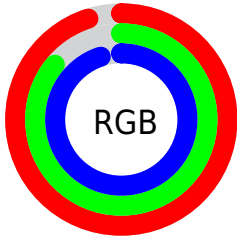

Distribution

- Red (95%)
- Green (86%)
- Blue (95%)