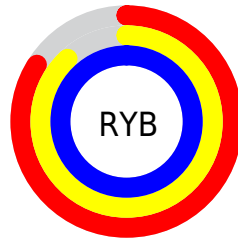

- Red (84%)
- Yellow (88%)
- Blue (100%)