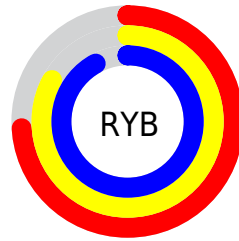

# Details

The CIELCh color **90, 15.481, 198.412** is a light color, and the websafe version is hex **CCFFFF**. A complement of this color would be **81, 17.616, 20.796**, and the grayscale version is **88, 0.010, 296.813**.

A 20% lighter version of the original color is **99, 3.114, 199.421**, and **70, 15.343, 198.187** is the 20% darker color. If you saturate the color by 10%, you get **89, 22.576, 197.931**, and if you desaturate by 10%, it is **91, 7.792, 198.955**.

# Distribution

Red (74%)

Green (92%)

Blue (92%)

Red (74%)

Yellow (83%)

Blue (92%)

Cyan (20%)

Magenta (0%)

Yellow (0%)

Black (8%)

Cyan (26%)

Magenta (8%)

Yellow (8%)