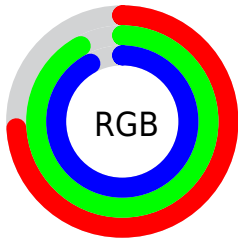

Distribution

Red (74%)

Green (92%)

Blue (92%)