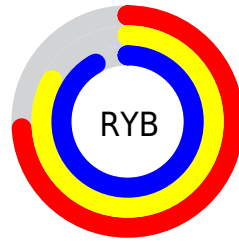

- Red (74%)
- Yellow (83%)
- Blue (92%)