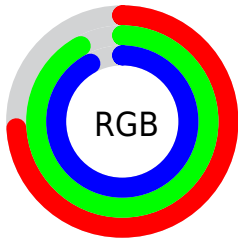

Distribution

- Red (74%)
- Green (92%)
- Blue (92%)