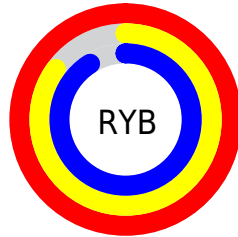

# Details

The CIELCh color **90, 16.600, 348.639** is a light color, and the websafe version is hex **FFCCCC**. A complement of this color would be **97, 16.153, 165.862**, and the grayscale version is **91, 0.011, 296.813**.

A 20% lighter version of the original color is **100, 0.012, 296.813**, and **70, 16.546, 349.174** is the 20% darker color. If you saturate the color by 10%, you get **84, 27.734, 349.683**, and if you desaturate by 10%, it is **97, 5.640, 347.586**.

# Distribution

Red (100%)

Green (85%)

Blue (91%)

Red (100%)

Yellow (85%)

Blue (91%)

Cyan (0%)