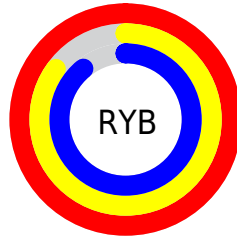

# Details

The CIELCh color **90, 15.828, 357.500** is a light color, and the websafe version is hex **FFCCCC**. A complement of this color would be **97, 14.770, 173.916**, and the grayscale version is **91, 0.011, 296.813**.

A 20% lighter version of the original color is **100, 0.012, 296.813**, and **70, 15.609, 356.138** is the 20% darker color. If you saturate the color by 10%, you get **83, 25.987, 358.021**, and if you desaturate by 10%, it is **96, 5.186, 355.702**.

# Distribution

Red (100%)

Green (85%)

Blue (89%)

Red (100%)

Yellow (85%)

Blue (89%)

Cyan (0%)