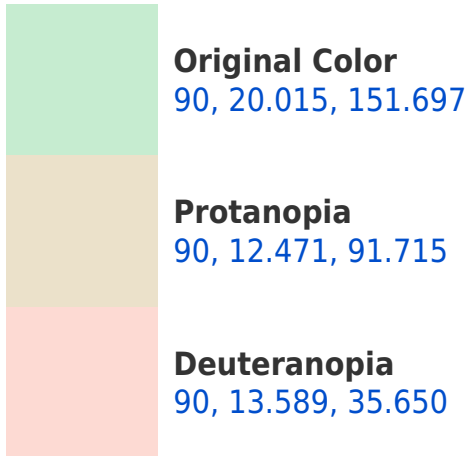

# Black Background

This preview shows how the CIELCh color 90, 20.015, 151.697 looks on a black background.

## Background

This preview shows how black text looks on a background with the CIELCh color 90, 20.015, 151.697.

This preview shows how white text looks on a background with the CIELCh color 90, 20.015, 151.697.

## Dichromacy

**Tritanopia**  
90, 12.373, 248.366

# Trichromacy

**Original Color**  
90, 20.015, 151.697

**Protanomaly**  
90, 13.282, 121.950

**Deuteranomaly**  
90, 7.963, 84.914

**Tritanomaly**  
90, 10.305, 201.674