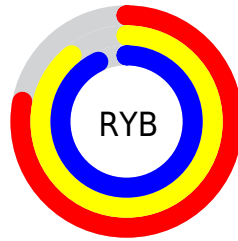

- Red (78%)
- Yellow (89%)
- Blue (93%)