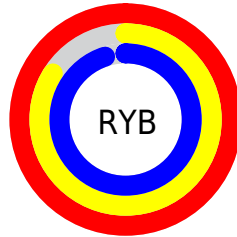

# Details

The CIELCh color **90, 19.983, 336.425** is a light color, and the websafe version is hex **FFCCFF**. A complement of this color would be **97, 19.810, 154.120**, and the grayscale version is **91, 0.011, 296.813**.

A 20% lighter version of the original color is **100, 0.012, 296.813**, and **70, 20.074, 336.279** is the 20% darker color. If you saturate the color by 10%, you get **84, 32.839, 337.187**, and if you desaturate by 10%, it is **96, 7.169, 335.623**.

# Distribution

Red (100%)

Green (84%)

Blue (95%)

Red (100%)

Yellow (84%)

Blue (95%)

Cyan (0%)