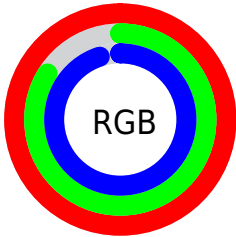

Distribution

Red (100%)

Green (84%)

Blue (95%)