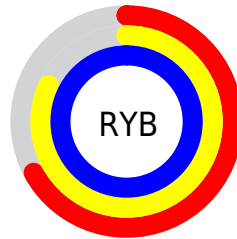

- Red (67%)
- Yellow (82%)
- Blue (100%)