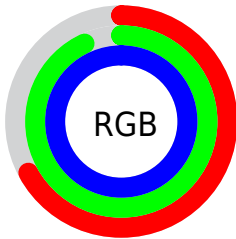

Distribution

- Red (67%)
- Green (93%)
- Blue (100%)