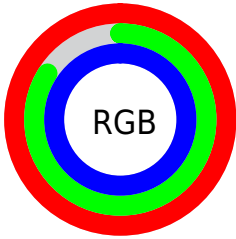

Distribution

- Red (100%)
- Green (84%)
- Blue (100%)