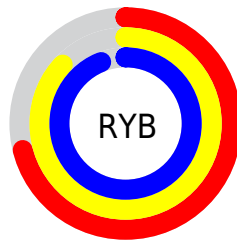

- Red (71%)
- Yellow (87%)
- Blue (94%)