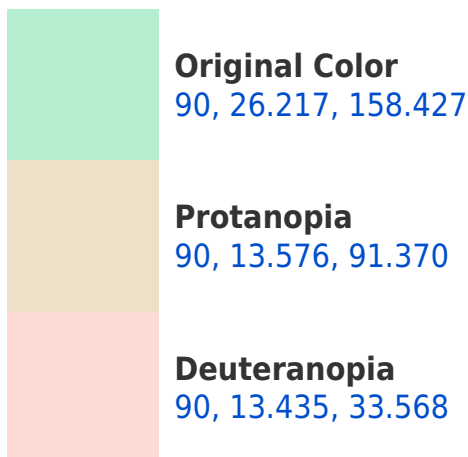

## **Background**

This preview shows how black text looks on a background with the CIELCh color 90, 26.217, 158.427.

This preview shows how white text looks on a background with the CIELCh color 90, 26.217, 158.427.

## Dichromacy

**Tritanopia**  
90, 16.342, 233.787

# Trichromacy

**Original Color**  
90, 26.217, 158.427

**Protanomaly**  
90, 14.926, 129.204

**Deuteranomaly**  
90, 8.290, 106.951

**Tritanomaly**  
90, 15.795, 198.390