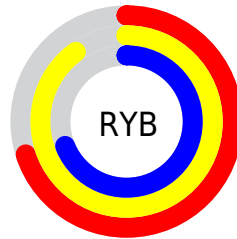

- Red (70%)
- Yellow (90%)
- Blue (69%)