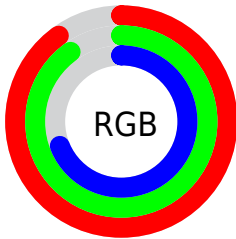

Distribution

- Red (90%)
- Green (90%)
- Blue (69%)