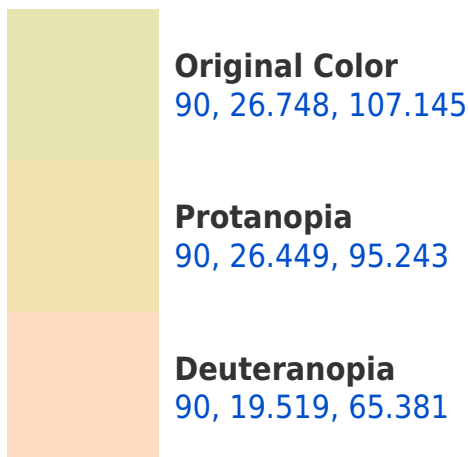

# Black Background

This preview shows how the CIELCh color 90, 26.748, 107.145 looks on a black background.

## **Background**

This preview shows how black text looks on a background with the CIELCh color 90, 26.748, 107.145.

This preview shows how white text looks on a background with the CIELCh color 90, 26.748, 107.145.

## Dichromacy

**Tritanopia**  
90, 11.175, 323.310

# Trichromacy

**Original Color**  
90, 26.748, 107.145

**Protanomaly**  
90, 26.560, 99.571

**Deuteranomaly**  
90, 20.680, 83.196

**Tritanomaly**  
90, 5.394, 61.697