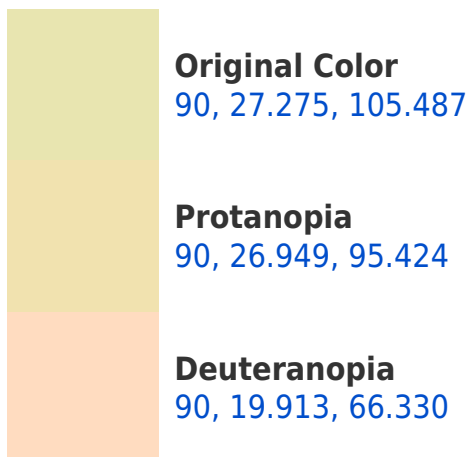

# Black Background

This preview shows how the CIELCh color 90, 27.275, 105.487 looks on a black background.

## **Background**

This preview shows how black text looks on a background with the CIELCh color 90, 27.275, 105.487.

This preview shows how white text looks on a background with the CIELCh color 90, 27.275, 105.487.

## Dichromacy

**Tritanopia**  
90, 11.159, 327.864

# Trichromacy

**Original Color**  
90, 27.275, 105.487

**Protanomaly**  
90, 27.126, 98.856

**Deuteranomaly**  
90, 21.325, 82.773

**Tritanomaly**  
90, 6.654, 63.946