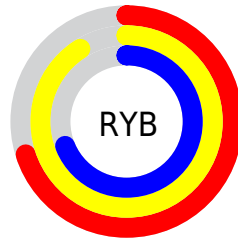

- Red (70%)
- Yellow (91%)
- Blue (69%)