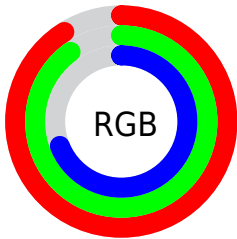

Distribution

- Red (91%)
- Green (90%)
- Blue (69%)