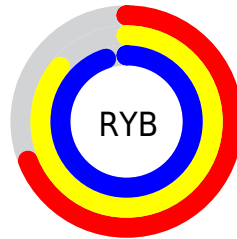

- Red (69%)
- Yellow (86%)
- Blue (95%)