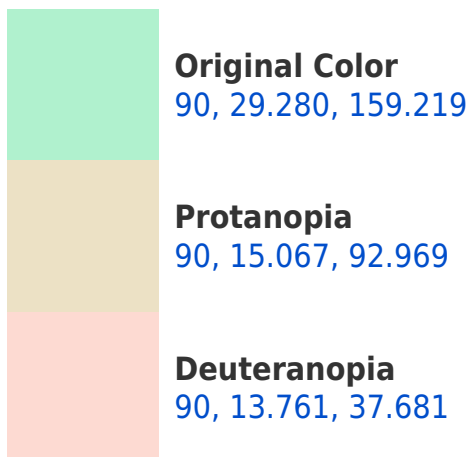

Color Blindness Simulation

Color vision deficiency is a very complex topic, and I could not describe the different causes any better than Wikipedia does, so if you want to learn more, you should check out their [article about color blindness](#).

Dichromacy