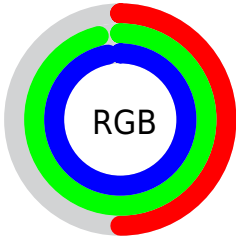

Distribution

- Red (50%)
- Green (96%)
- Blue (97%)