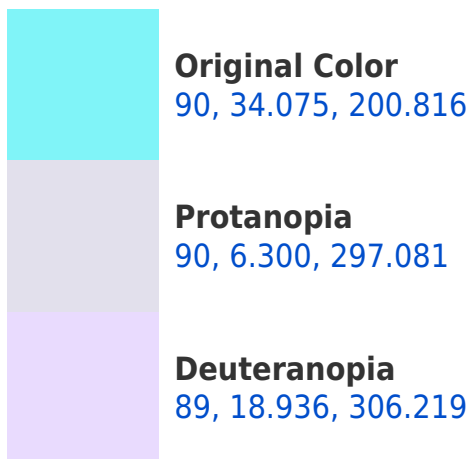

# Black Background

This preview shows how the CIELCh color 90, 34.075, 200.816 looks on a black background.

## Background

This preview shows how black text looks on a background with the CIELCh color 90, 34.075, 200.816.

This preview shows how white text looks on a background with the CIELCh color 90, 34.075, 200.816.

## Dichromacy

**Tritanopia**  
90, 26.400, 216.420

# Trichromacy

**Original Color**  
90, 34.075, 200.816

**Protanomaly**  
89, 14.318, 217.792

**Deuteranomaly**  
89, 16.255, 249.492

**Tritanomaly**  
90, 29.076, 210.168