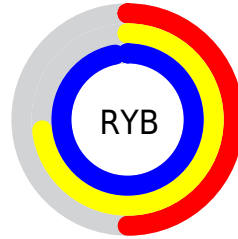

- Red (50%)
- Yellow (73%)
- Blue (97%)