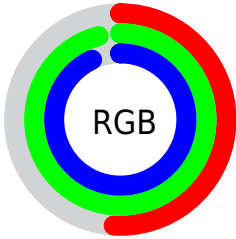

Distribution

- Red (51%)
- Green (96%)
- Blue (93%)