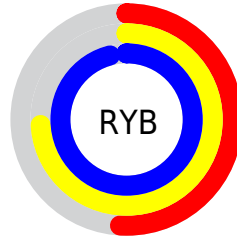

## Conversions Part 2

<b>Format</b>	<b>Color</b>
<a href="#">RYB</a>	<a href="#">129, 189, 245</a>
Decimal	<a href="#">8517101</a>
CIELab	<a href="#">90.00, -34.84, -6.36</a>
CIElCh	<a href="#">90, 35.412, 190.342</a>
Yxy	<a href="#">76.3034, 0.2535, 0.3383</a>
Android (android.graphics.Color)	<a href="#">4286707181 (0xFF81F5ED)</a>
YUV	<a href="#">209.4040, 13.6048, -70.5143</a>
Hunter-Lab	<a href="#">87.3518, -36.0457, -1.3370</a>

# Details

The CIELCh color **90, 35.412, 190.342** is a light color, and the websafe version is hex **99FFFF**. A complement of this color would be **67, 47.753, 19.623**, and the grayscale version is **84, 0.010, 296.813**.

A 20% lighter version of the original color is **96, 21.687, 198.082**, and **70, 35.294, 190.375** is the 20% darker color. If you saturate the color by 10%, you get **89, 40.704, 189.623**, and if you desaturate by 10%, it is **91, 29.185, 191.051**.

# Distribution

- Red (51%)
- Green (96%)
- Blue (93%)

- Red (51%)
- Yellow (74%)
- Blue (96%)

- Cyan (47%)
- Magenta (0%)
- Yellow (3%)
- Black (4%)

- Cyan (49%)
- Magenta (4%)
- Yellow (7%)