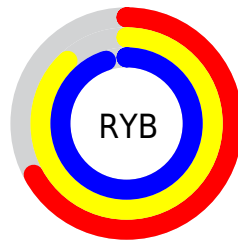

Details

The CIELCh color **90, 35.531, 152.845** is a light color, and the websafe version is hex **CCFFCC**. A complement of this color would be **78, 35.985, 337.463**, and the grayscale version is **86, 0.010, 296.813**.

A 20% lighter version of the original color is **98, 9.509, 186.449**, and **70, 35.864, 152.460** is the 20% darker color. If you saturate the color by 10%, you get **89, 47.349, 151.760**, and if you desaturate by 10%, it is **92, 23.443, 153.791**.

Distribution

Red (67%)

Green (95%)

Blue (76%)

Red (67%)

Yellow (88%)

Blue (95%)

Cyan (29%)