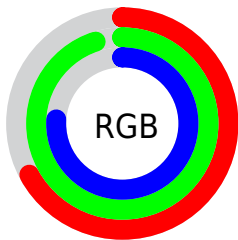

Distribution

Red (67%)

Green (95%)

Blue (76%)