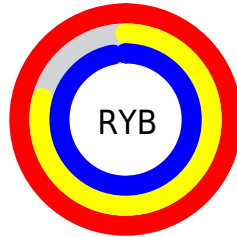

- Red (100%)
- Yellow (79%)
- Blue (97%)