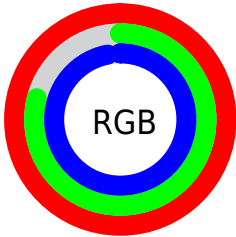

Distribution

- Red (100%)
- Green (79%)
- Blue (97%)