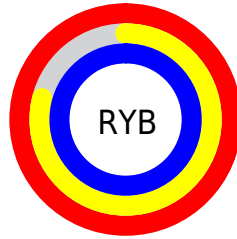

- Red (100%)
- Yellow (79%)
- Blue (99%)