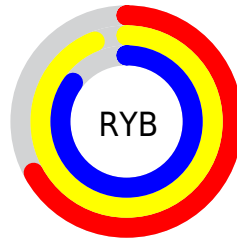

- Red (67%)
- Yellow (94%)
- Blue (85%)