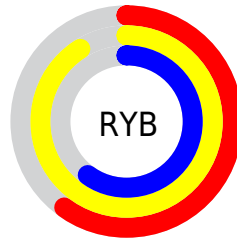

# Details

The CIELCh color  $90, 39.263, 106.947$  is a light color, and the websafe version is hex  $\text{FFFF99}$ . A complement of this color would be  $66, 42.673, 294.440$ , and the grayscale version is  $89, 0.011, 296.813$ .

A 20% lighter version of the original color is  $99, 23.230, 108.417$ , and  $70, 39.385, 107.437$  is the 20% darker color. If you saturate the color by 10%, you get  $90, 50.483, 106.018$ , and if you desaturate by 10%, it is  $90, 27.681, 107.914$ .

# Distribution

Red (91%)

Green (91%)

Blue (60%)

Red (60%)

Yellow (91%)

Blue (60%)

Cyan (0%)