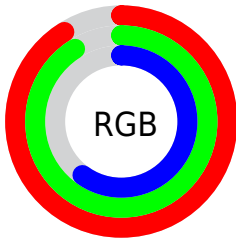

Distribution

Red (91%)

Green (91%)

Blue (60%)