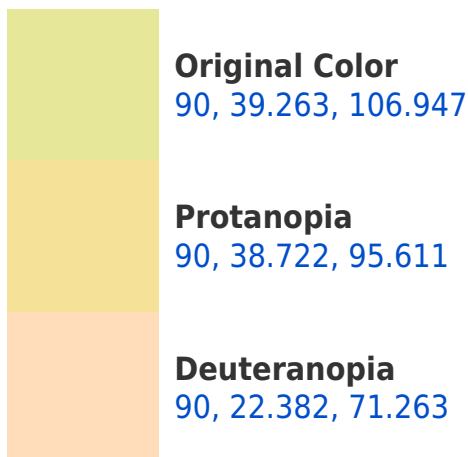

# Black Background

This preview shows how the CIELCh color 90, 39.263, 106.947 looks on a black background.

## **Background**

This preview shows how black text looks on a background with the CIELCh color 90, 39.263, 106.947.

This preview shows how white text looks on a background with the CIELCh color 90, 39.263, 106.947.

## Dichromacy

**Tritanopia**  
90, 12.010, 329.104

# Trichromacy

**Original Color**  
90, 39.263, 106.947

**Protanomaly**  
90, 38.669, 99.847

**Deuteranomaly**  
90, 27.269, 89.541

**Tritanomaly**  
90, 10.035, 80.627