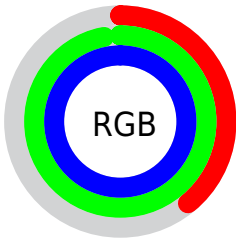

Distribution

- Red (39%)
- Green (97%)
- Blue (100%)